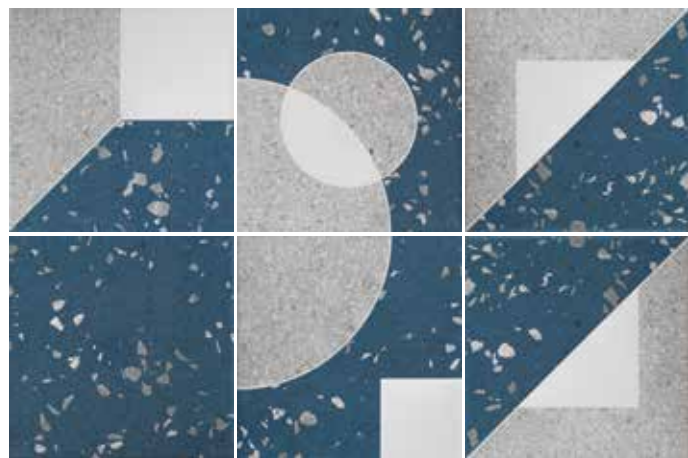

RV BAUHAUS BLUE MT 21,5X21,5
F7001FY15
21,5X21,5 | 8 15/32"X8 15/32"

Junta de 1,5 mm