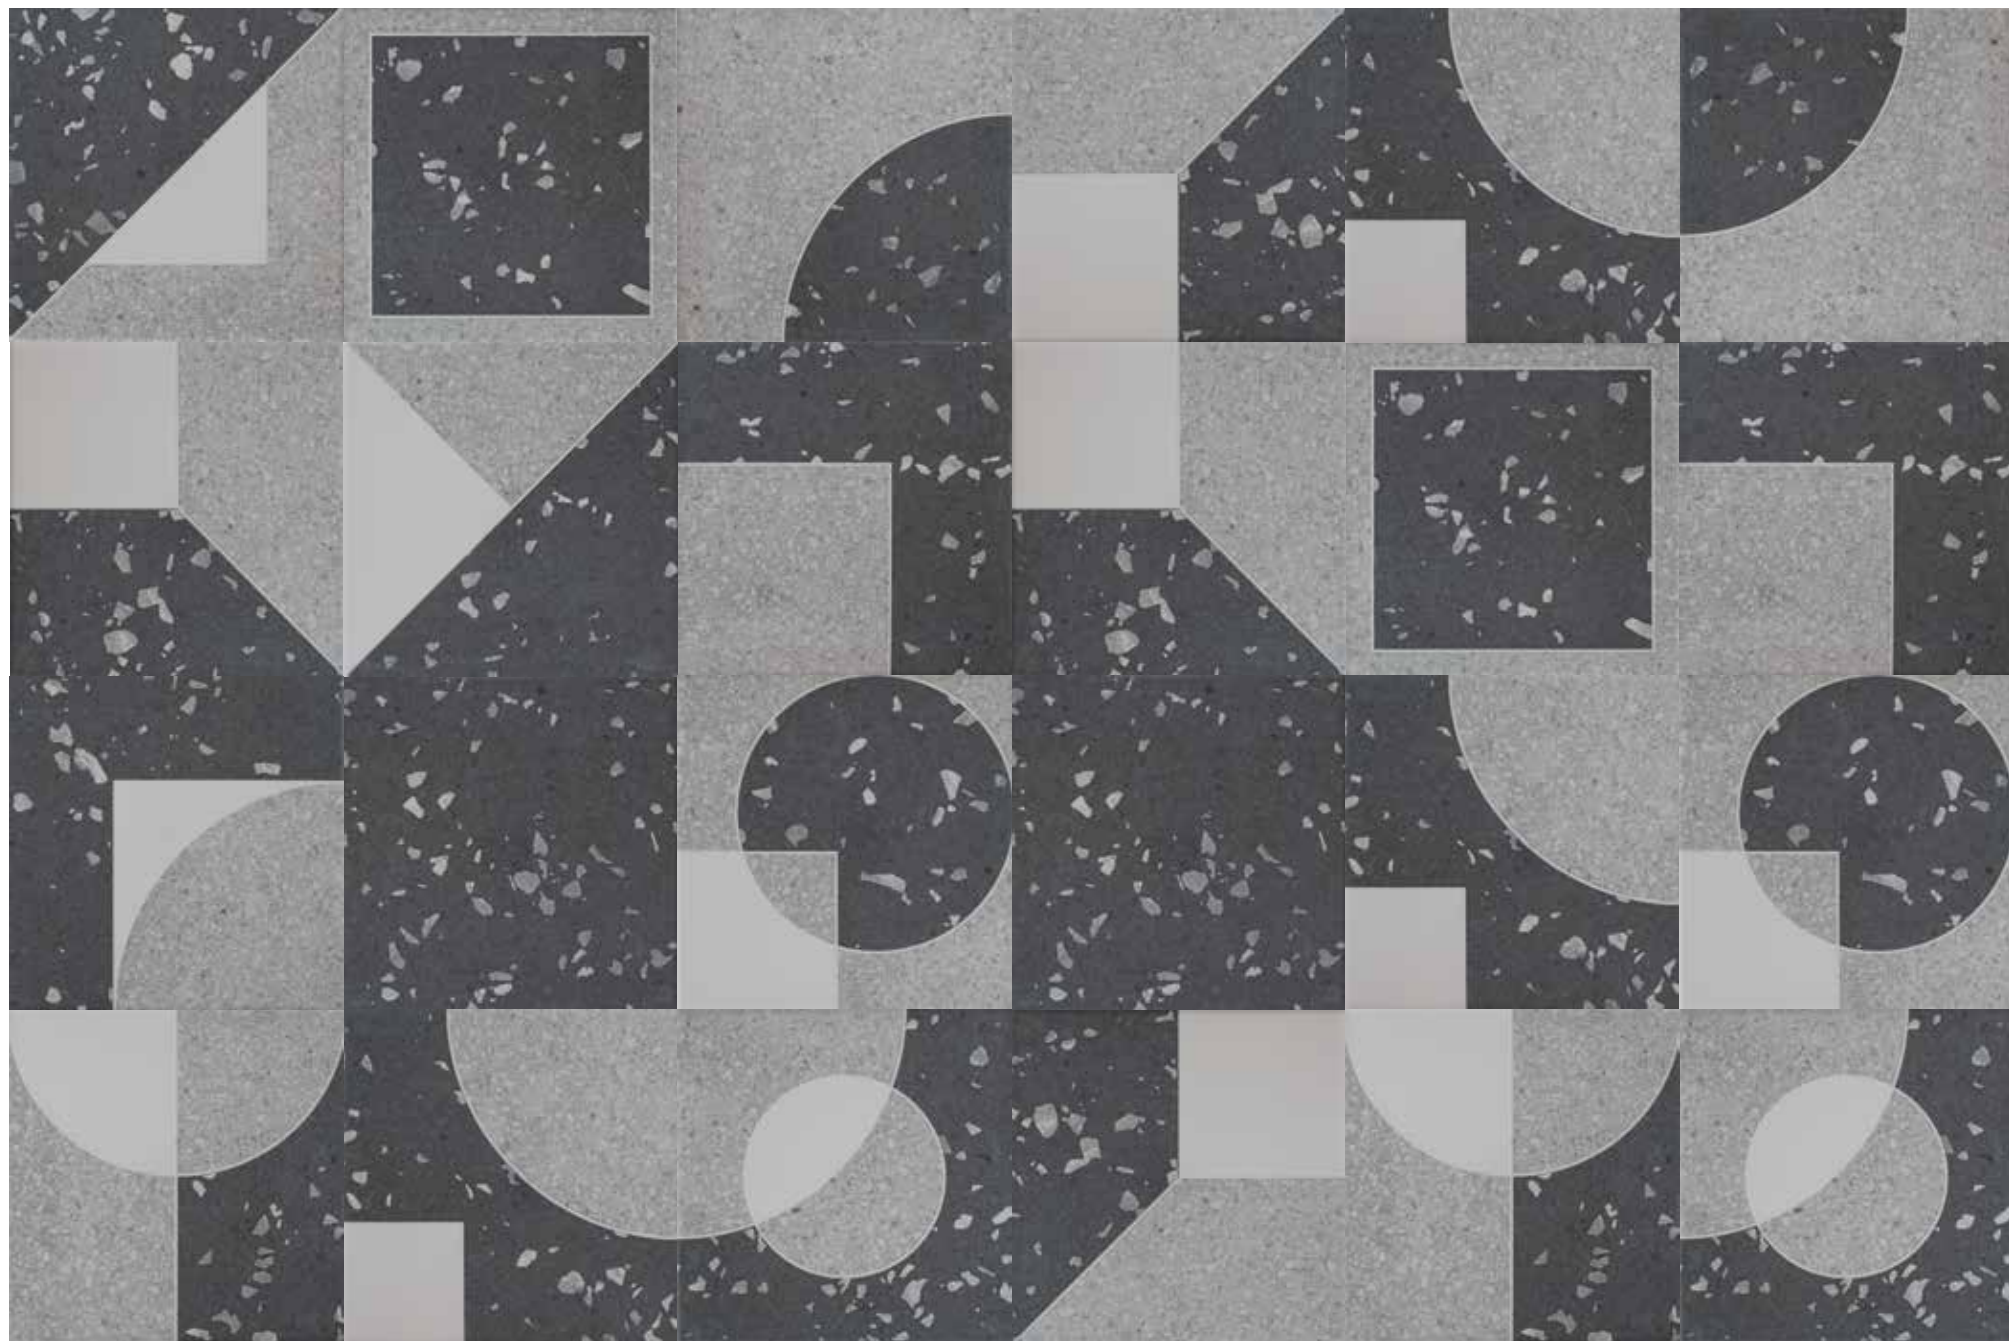

BAUHAUS

Revestimento para Parede

Inspirada na geometria minimalista e gráfica dos desenhos técnicos, texturizados por pequenos fragmentos coloridos, sem exageros. Os planos de cores se formam espontaneamente entre as peças, permitindo diversas composições diferentes. Um jogo divertido e um resultado elegante. Lúdico e autêntico.

Bauhaus | Wall Tiles

Inspired by the minimalist and graphic geometry of the technical drawings, textured by small colorful fragments, without exaggeration. The color planes spontaneously form between the pieces, allowing for several different compositions. A fun game and an elegant result. Playful and authentic.

Bauhaus | Revestimento para Pared

Inspirado en la geometría minimalista y gráfica de los dibujos técnicos, texturados por pequeños fragmentos de colores, sin exagerar. Los planos de color se forman espontáneamente entre las piezas, lo que permite varias composiciones diferentes. Un juego divertido y un resultado elegante. Divertido y auténtico.