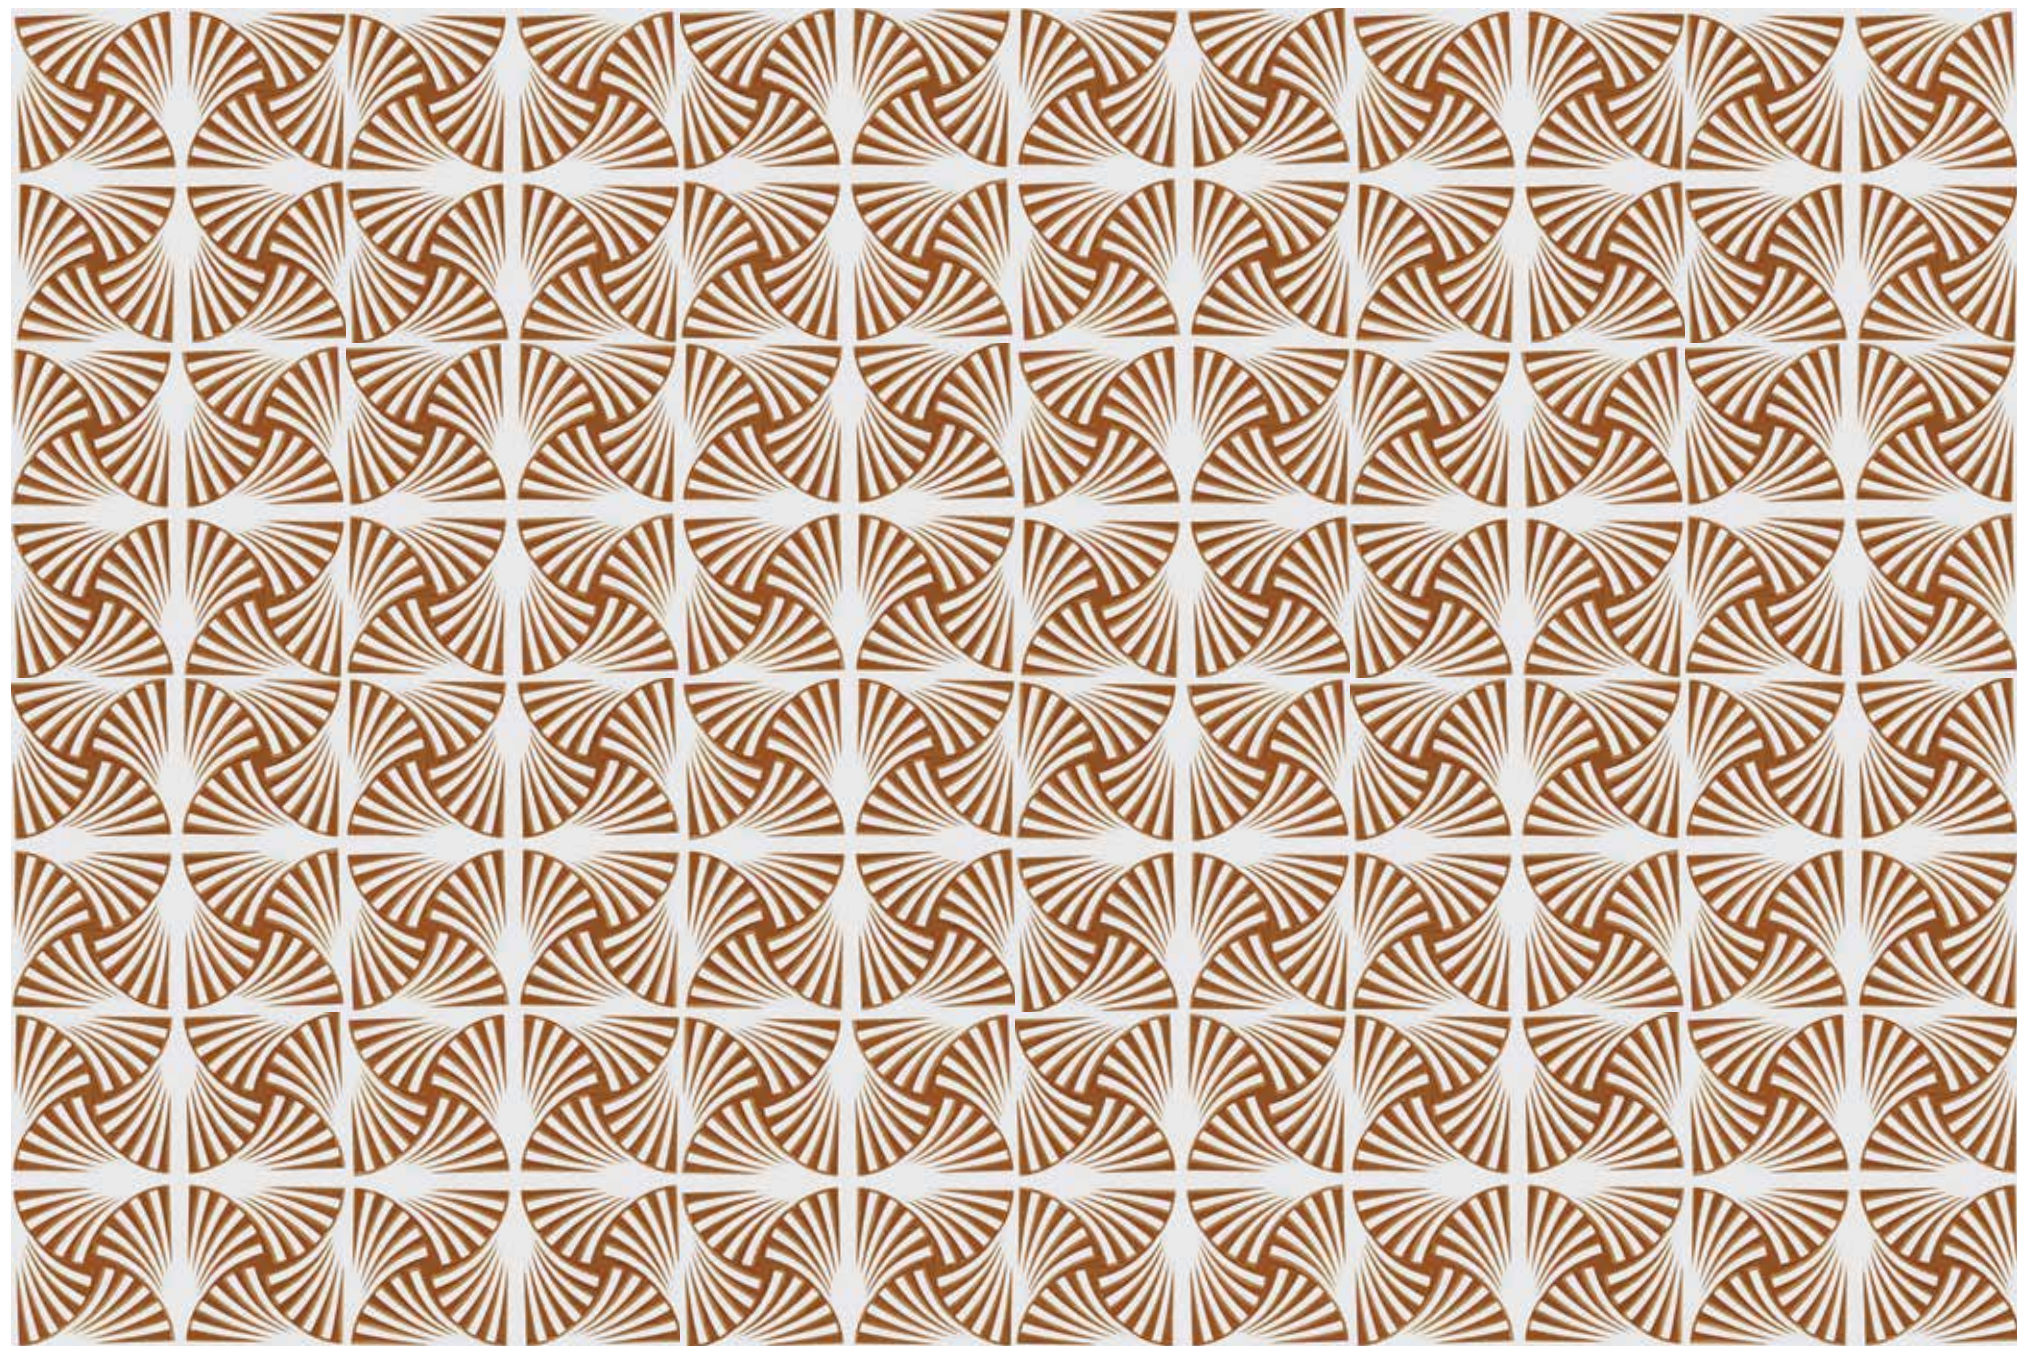

Studio & Piscina

VENUS

Revestimento para Parede

Inspirados no movimento Art Nouveau, os revestimentos da Coleção Venus trazem desenhos orgânicos em tons metálicos sobre fundo acetinado. A paginação proporciona continuidade dos grafismos e resulta em um belo efeito óptico.

Venus | Wall Tiles

Inspired by the ArtNouveau movement, the veneers of the Vênus Collection feature organic designs in metallic tones on a satin finish. The pagination provides graphics continuity and results in a beautiful optical effect.

Gatsby | Wall Tiles

Synonymous with sophistication and grandiosity, the metallic colors are the highlight of the Gatsby Collection. The coatings were inspired by the ArtDecò movement that in its essence brings elements in gold, bronze and silver on neutral bases. The geometric graphics, of fine straight lines in metallic tones, value the matt background in white or black. The web of metallic wires expands on the surface and is evidenced by the illumination effects