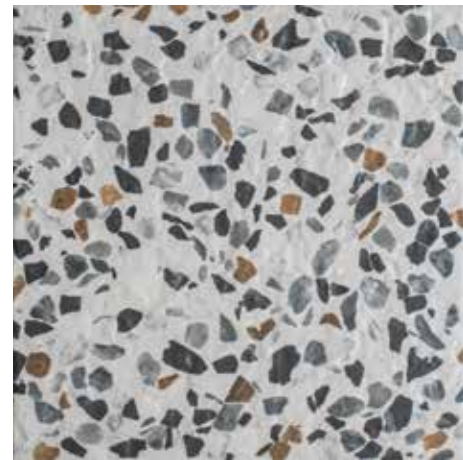

PS FLAKE DECOR MT 20X20
FMG02MB01
19,8X19,8 | 7 51/64"X7 51/64"

V2 id